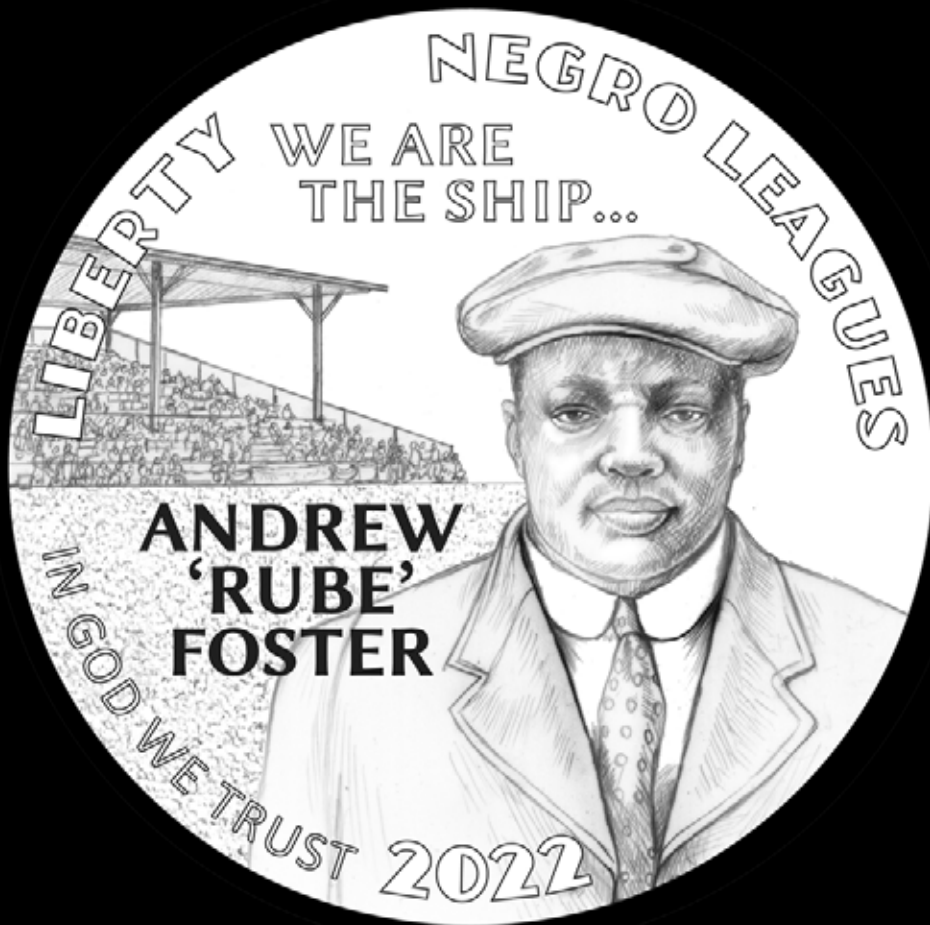

2022 Negro Leagues Baseball Commemorative Coin Program

Gold \$5 Coin
Candidate Designs

NLB-G-O-01

NLB-G-R-01

**GOLD
PAIR 01**

NLB-G-O-02

NLB-G-R-02

**GOLD
PAIR 02**

**GOLD
PAIR 05**

NLB-G-O-06

NLB-G-R-06

**GOLD
PAIR 06**

NLB-G-O-07

NLB-G-R-07

**GOLD
PAIR 07**

NLB-G-O-07