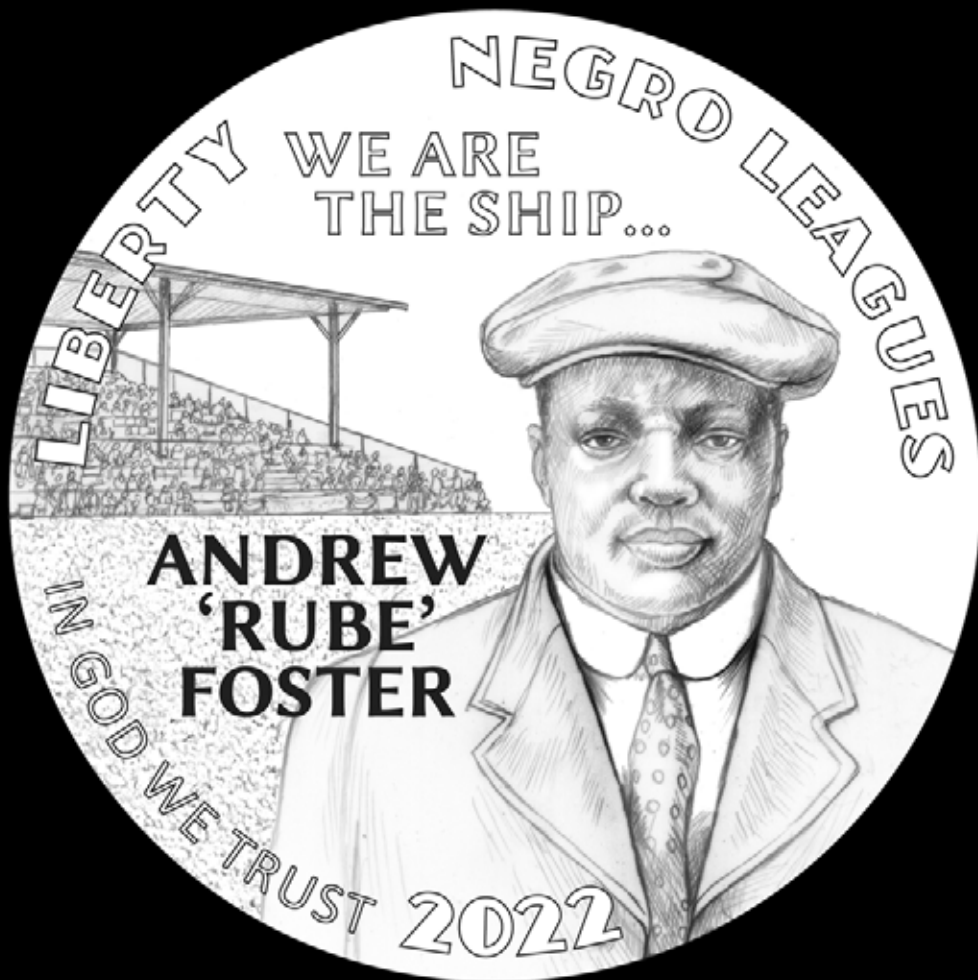

2022 Negro Leagues Baseball Commemorative Coin Program

Gold \$5 Coin
Candidate Designs

NLB-G-O-01

NLB-G-R-01

**GOLD
PAIR 01**

NLB-G-O-02

NLB-G-R-02

**GOLD
PAIR 02**

**GOLD
PAIR 05**

NLB-G-O-06

NLB-G-R-06

**GOLD
PAIR 06**

NLB-G-O-07

NLB-G-R-07

**GOLD
PAIR 07**

NLB-G-O-07